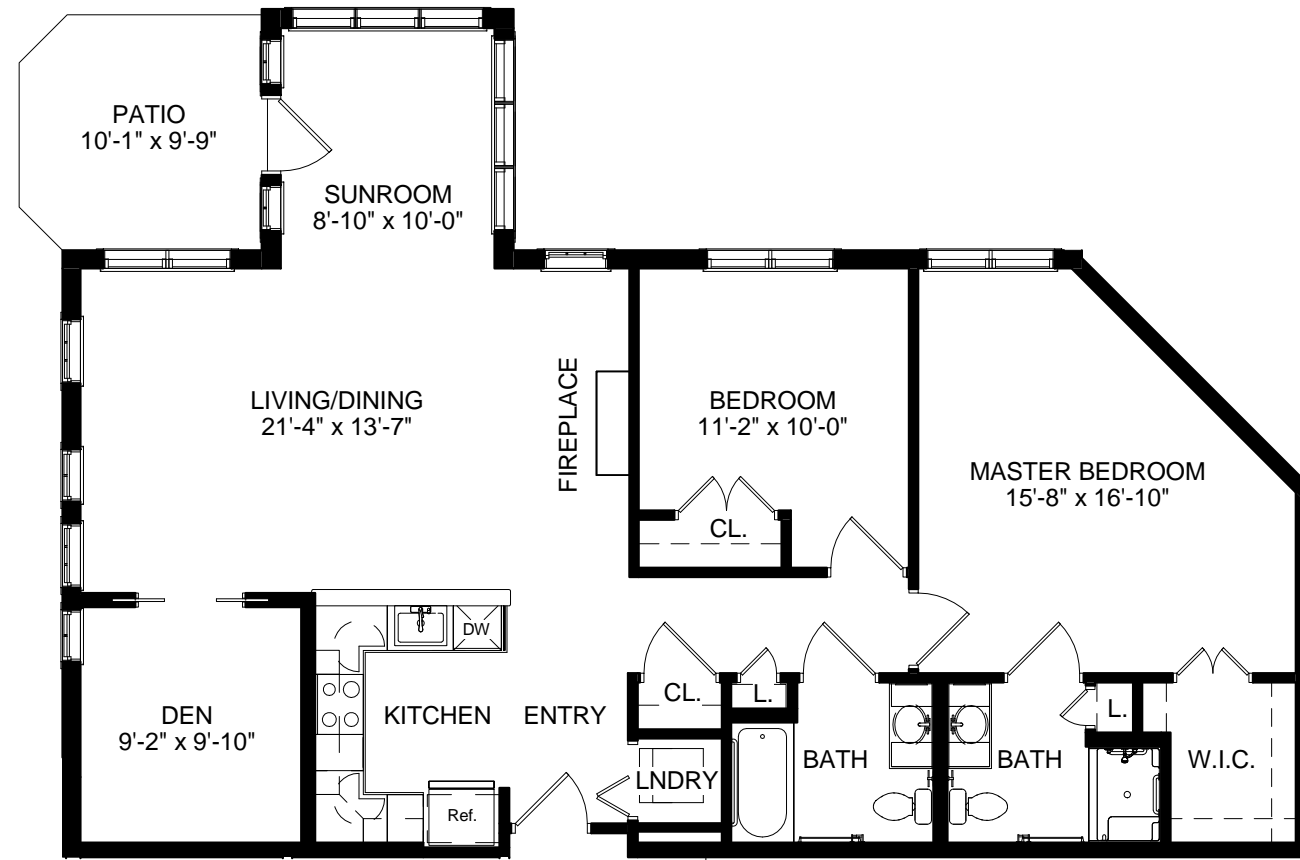

① Two Bedroom + Sunroom

D1a
972 SF

② Two Bedroom + Sunroom

Two Bedroom 1-1/2 Bath Apartments

D2
1067 SF

① Two Bedroom

D3
1005 SF

② Two Bedroom + Sunroom

*Patio at ground level unit only

E1
1153 SF

③ Two Bedroom + Sunroom

E2
1139 SF

② Two Bedroom + Sunroom

F1
1254 SF

*Patio at ground level unit only

F2
1217 SF

① Two Bedroom + Sunroom
1/8" = 1'-0"

② Two Bedroom + Sunroom

① Two Bedroom + Sunroom

Two Bedroom 2 Bath + Den Apartments

*Patio at ground level unit only

H1
1322 SF

H2
1298 SF

① Two Bedroom + Den + Sunroom

② Two Bedroom + Den + Sunroom

Two Bedrooms 2 Bath + Den Apartments

*Patio at ground level unit only

1 Two Bedroom + Den + Sunroom

2 Two Bedroom + Den + Sunroom