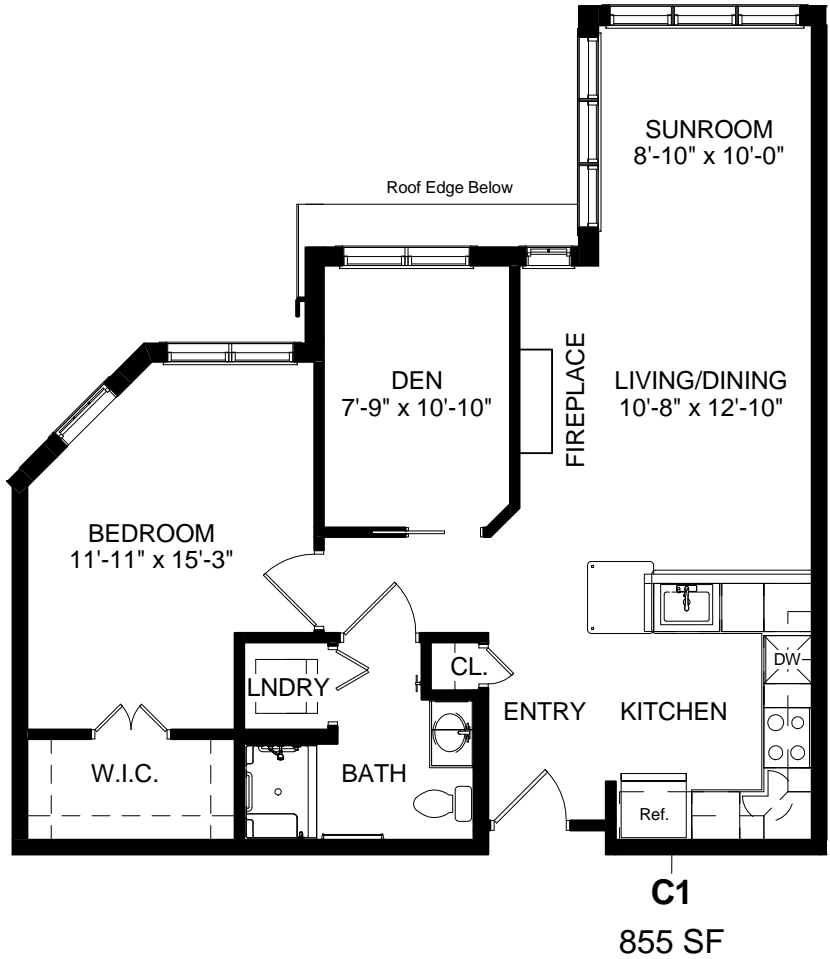

① One Bedroom

② One Bedroom + Sunroom

① One Bedroom + Den + Sunroom

② One Bedroom + Den + Sunroom

① One Bedroom + Den + Sunroom

② One Bedroom + Den + Sunroom

Two Bedroom 1-1/2 Bath Apartments

D1
984 SF

① Two Bedroom + Sunroom

D1a
972 SF

② Two Bedroom + Sunroom

Two Bedroom 1-1/2 Bath Apartments

D2
1067 SF

① Two Bedroom

D3
1005 SF

② Two Bedroom + Sunroom

*Patio at ground level unit only

E1
1153 SF

③ Two Bedroom + Sunroom

E2
1139 SF

② Two Bedroom + Sunroom

F1
1254 SF

*Patio at ground level unit only

F2
1217 SF

① Two Bedroom + Sunroom
1/8" = 1'-0"

② Two Bedroom + Sunroom

① Two Bedroom + Sunroom

Two Bedroom 2 Bath + Den Apartments

*Patio at ground level unit only

H1
1322 SF

H2
1298 SF

① Two Bedroom + Den + Sunroom