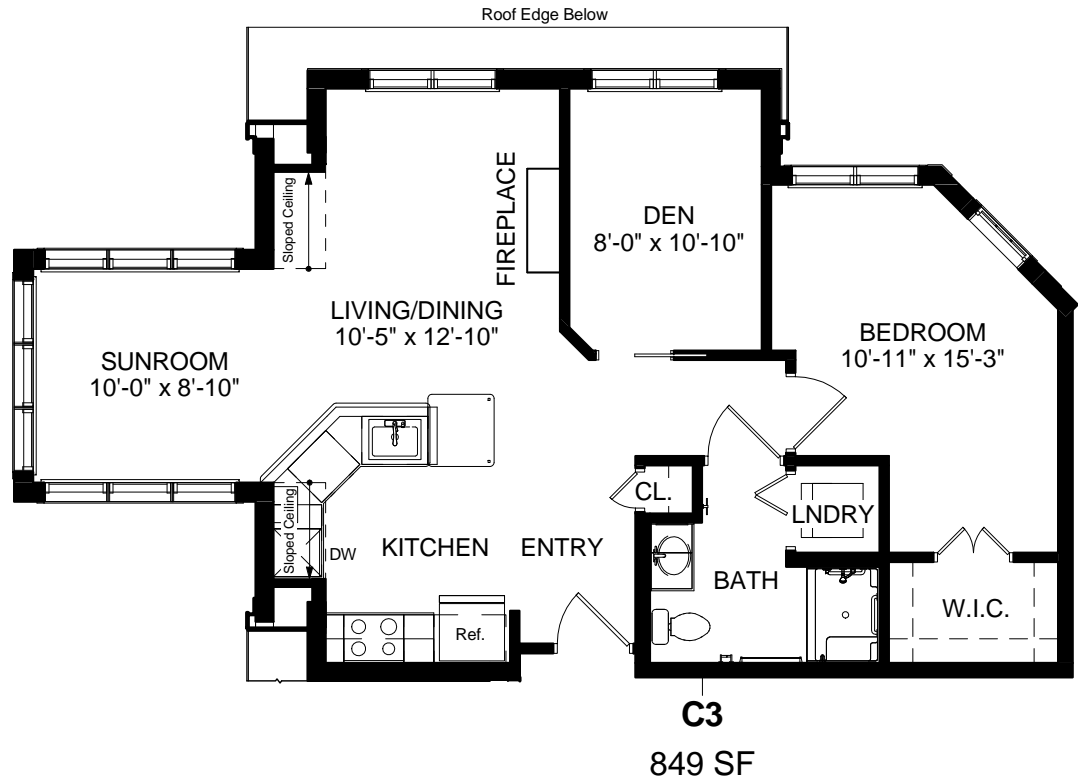

① One Bedroom

② One Bedroom + Sunroom

① One Bedroom + Den + Sunroom

② One Bedroom + Den + Sunroom

① One Bedroom + Den + Sunroom

② One Bedroom + Den + Sunroom

Two Bedroom 1-1/2 Bath Apartments

D1
984 SF

① Two Bedroom + Sunroom

D1a
972 SF

② Two Bedroom + Sunroom

Two Bedroom 1-1/2 Bath Apartments

D2
1067 SF

① Two Bedroom

D3
1005 SF

② Two Bedroom + Sunroom

*Patio at ground level unit only

E1
1153 SF

③ Two Bedroom + Sunroom

E2
1139 SF

② Two Bedroom + Sunroom

F1
1254 SF

*Patio at ground level unit only

F2
1217 SF

① Two Bedroom + Sunroom
1/8" = 1'-0"

② Two Bedroom + Sunroom

① Two Bedroom + Sunroom

Two Bedroom 2 Bath + Den Apartments

*Patio at ground level unit only

H1
1322 SF

H2
1298 SF

① Two Bedroom + Den + Sunroom