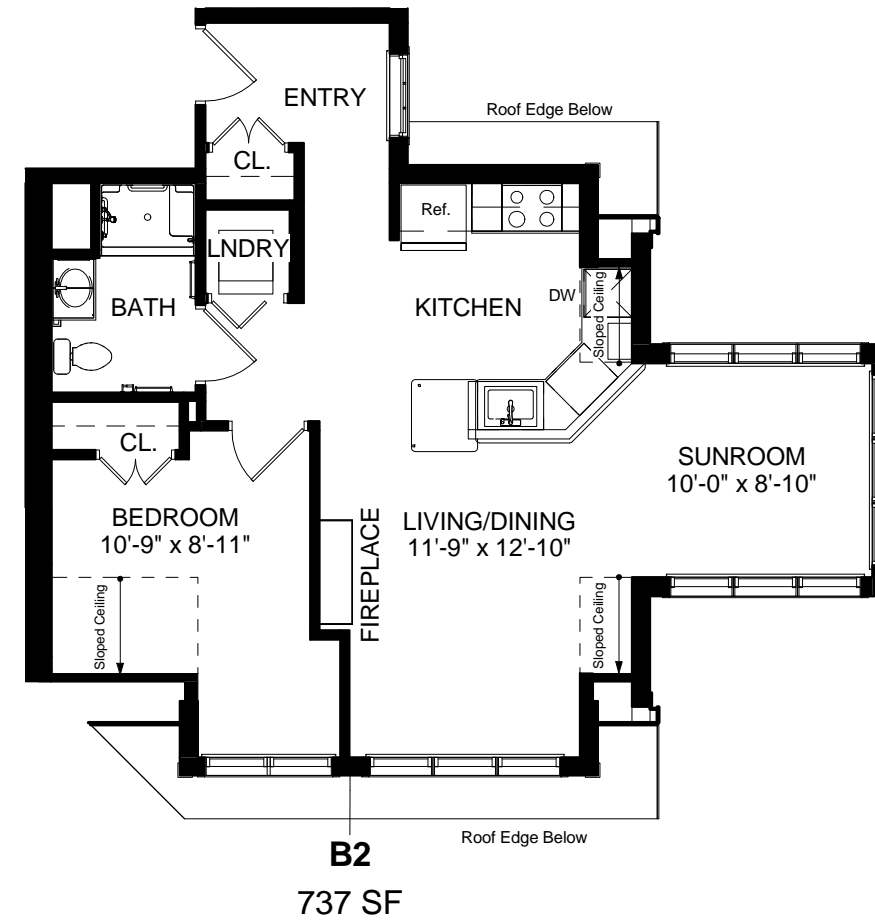

① One Bedroom

② One Bedroom + Sunroom

① One Bedroom + Den + Sunroom

② One Bedroom + Den + Sunroom

① One Bedroom + Den + Sunroom

② One Bedroom + Den + Sunroom

Two Bedroom 1-1/2 Bath Apartments

D1
984 SF

① Two Bedroom + Sunroom

D1a
972 SF

② Two Bedroom + Sunroom

Two Bedroom 1-1/2 Bath Apartments

D2
1067 SF

① Two Bedroom

D3
1005 SF

② Two Bedroom + Sunroom

*Patio at ground level unit only

E1
1153 SF

③ Two Bedroom + Sunroom

E2
1139 SF

② Two Bedroom + Sunroom

F1
1254 SF

*Patio at ground level unit only

F2
1217 SF

① Two Bedroom + Sunroom
1/8" = 1'-0"

② Two Bedroom + Sunroom

① Two Bedroom + Sunroom

Two Bedroom 2 Bath + Den Apartments

*Patio at ground level unit only

H1
1322 SF

H2
1298 SF

① Two Bedroom + Den + Sunroom