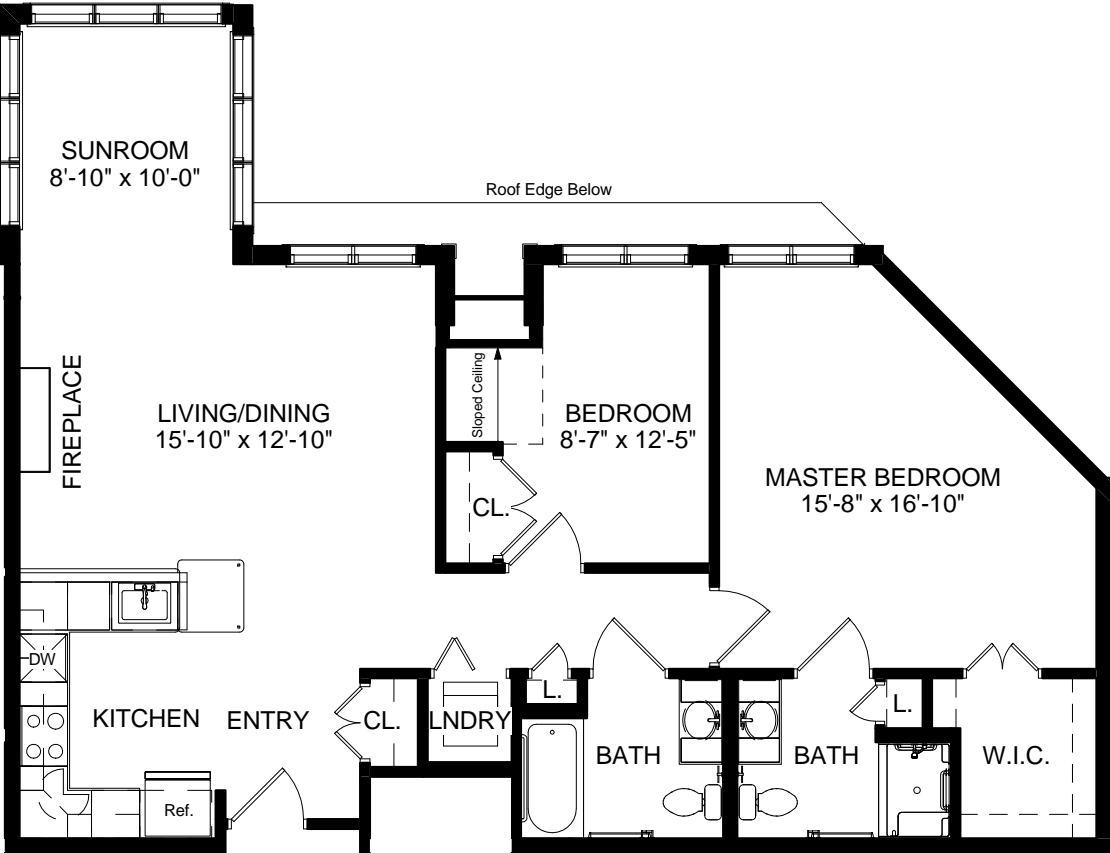

① One Bedroom

② One Bedroom + Sunroom

① One Bedroom + Den + Sunroom

② One Bedroom + Den + Sunroom

① One Bedroom + Den + Sunroom

② One Bedroom + Den + Sunroom

Two Bedroom 1-1/2 Bath Apartments

D1
984 SF

① Two Bedroom + Sunroom

D1a
972 SF

② Two Bedroom + Sunroom

Two Bedroom 1-1/2 Bath Apartments

D2
1067 SF

① Two Bedroom

D3
1005 SF

② Two Bedroom + Sunroom

*Patio at ground level unit only

E1
1153 SF

③ Two Bedroom + Sunroom

E2
1139 SF

② Two Bedroom + Sunroom

F1
1254 SF

*Patio at ground level unit only

F2
1217 SF

① Two Bedroom + Sunroom
1/8" = 1'-0"

② Two Bedroom + Sunroom

① Two Bedroom + Sunroom

Two Bedroom 2 Bath + Den Apartments

*Patio at ground level unit only

H1
1322 SF

H2
1298 SF

① Two Bedroom + Den + Sunroom