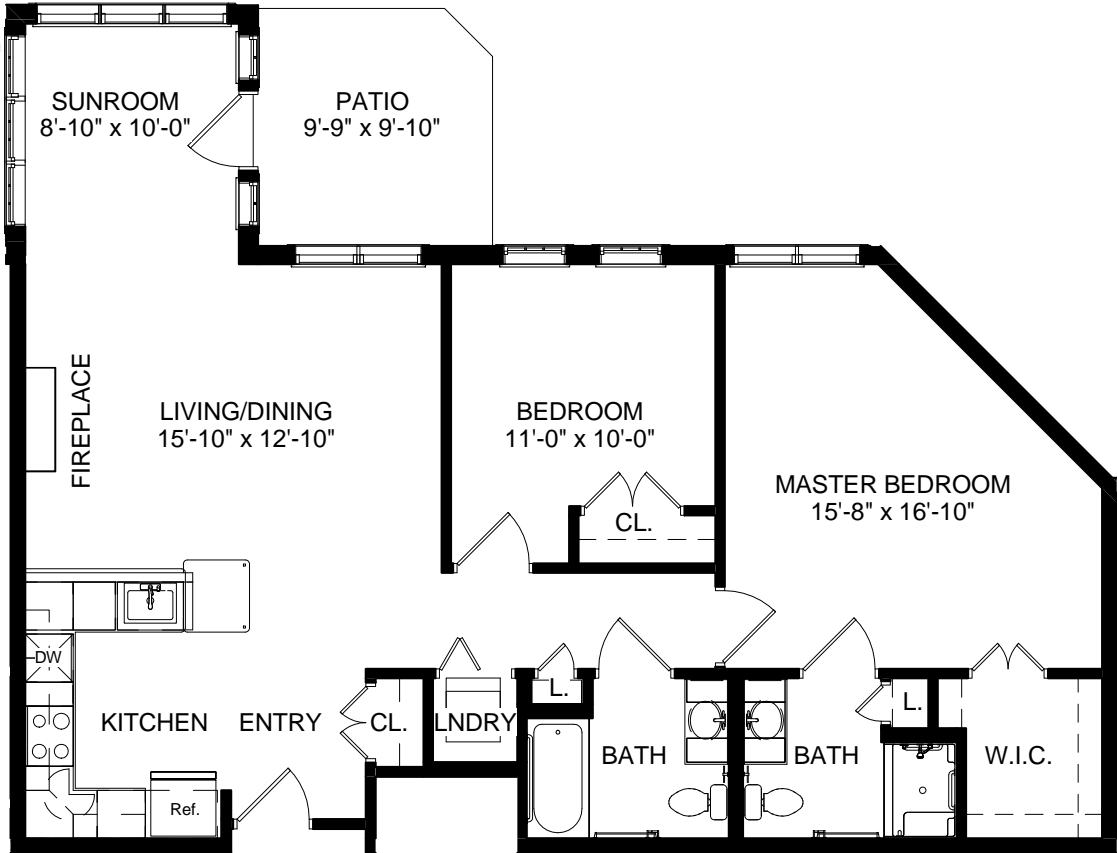

① One Bedroom

② One Bedroom + Sunroom

① One Bedroom + Den + Sunroom

② One Bedroom + Den + Sunroom

① One Bedroom + Den + Sunroom

② One Bedroom + Den + Sunroom

Two Bedroom 1-1/2 Bath Apartments

D1
984 SF

① Two Bedroom + Sunroom

D1a
972 SF

② Two Bedroom + Sunroom

Two Bedroom 1-1/2 Bath Apartments

D2
1067 SF

① Two Bedroom

D3
1005 SF

② Two Bedroom + Sunroom

*Patio at ground level unit only

E1
1153 SF

③ Two Bedroom + Sunroom

E2
1139 SF

② Two Bedroom + Sunroom

F1
1254 SF

*Patio at ground level unit only

F2
1217 SF

① Two Bedroom + Sunroom
1/8" = 1'-0"

② Two Bedroom + Sunroom

① Two Bedroom + Sunroom

Two Bedroom 2 Bath + Den Apartments

*Patio at ground level unit only

H1
1322 SF

H2
1298 SF

① Two Bedroom + Den + Sunroom