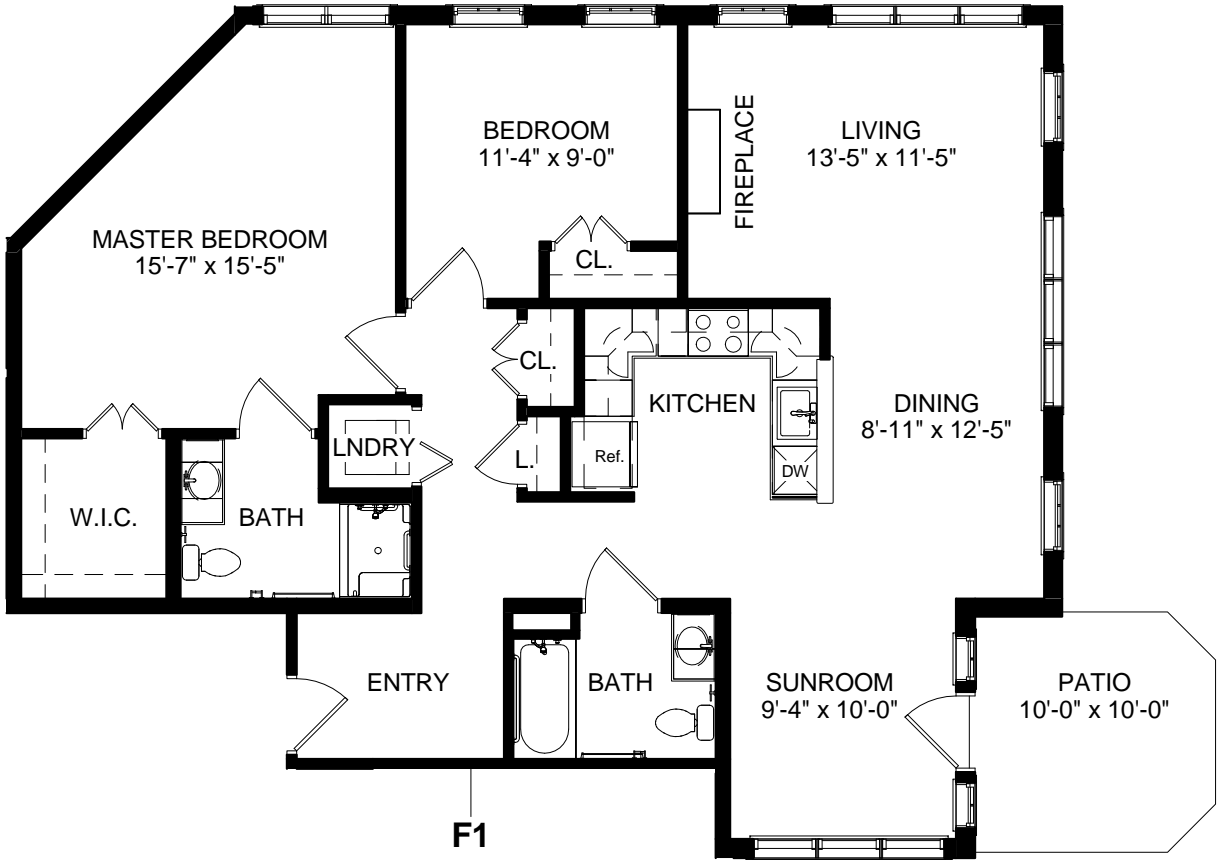

① Two Bedroom + Sunroom

D1a
972 SF

② Two Bedroom + Sunroom

Two Bedroom 1-1/2 Bath Apartments

D2
1067 SF

① Two Bedroom

D3
1005 SF

② Two Bedroom + Sunroom

*Patio at ground level unit only

E1
1153 SF

③ Two Bedroom + Sunroom

E2
1139 SF

② Two Bedroom + Sunroom

F1
1254 SF

*Patio at ground level unit only

F2
1217 SF

① Two Bedroom + Sunroom
1/8" = 1'-0"

② Two Bedroom + Sunroom

① Two Bedroom + Sunroom

Two Bedroom 2 Bath + Den Apartments

*Patio at ground level unit only

H1
1322 SF

H2
1298 SF

① Two Bedroom + Den + Sunroom

② Two Bedroom + Den + Sunroom

Two Bedrooms 2 Bath + Den Apartments

*Patio at ground level unit only

1 Two Bedroom + Den + Sunroom

2 Two Bedroom + Den + Sunroom