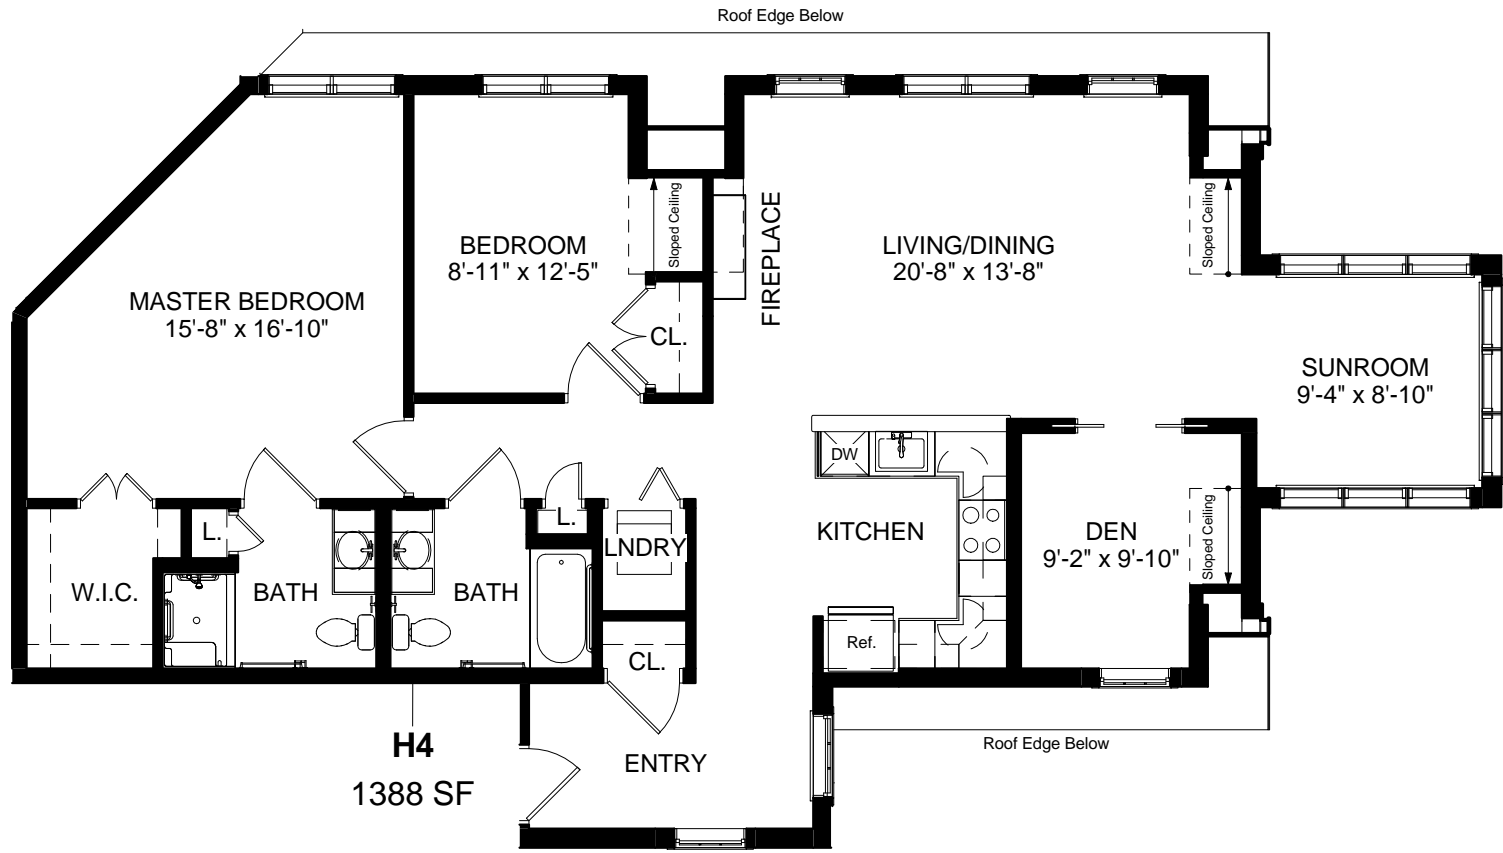

① Two Bedroom + Sunroom

D1a
972 SF

② Two Bedroom + Sunroom

Two Bedroom 1-1/2 Bath Apartments

D2
1067 SF

① Two Bedroom

D3
1005 SF

② Two Bedroom + Sunroom

*Patio at ground level unit only

E1
1153 SF

③ Two Bedroom + Sunroom

E2
1139 SF

② Two Bedroom + Sunroom

F1
1254 SF

*Patio at ground level unit only

F2
1217 SF

① Two Bedroom + Sunroom
1/8" = 1'-0"

② Two Bedroom + Sunroom

① Two Bedroom + Sunroom

Two Bedroom 2 Bath + Den Apartments

*Patio at ground level unit only

H1
1322 SF

H2
1298 SF

① Two Bedroom + Den + Sunroom

② Two Bedroom + Den + Sunroom

Two Bedrooms 2 Bath + Den Apartments

*Patio at ground level unit only

1 Two Bedroom + Den + Sunroom

2 Two Bedroom + Den + Sunroom