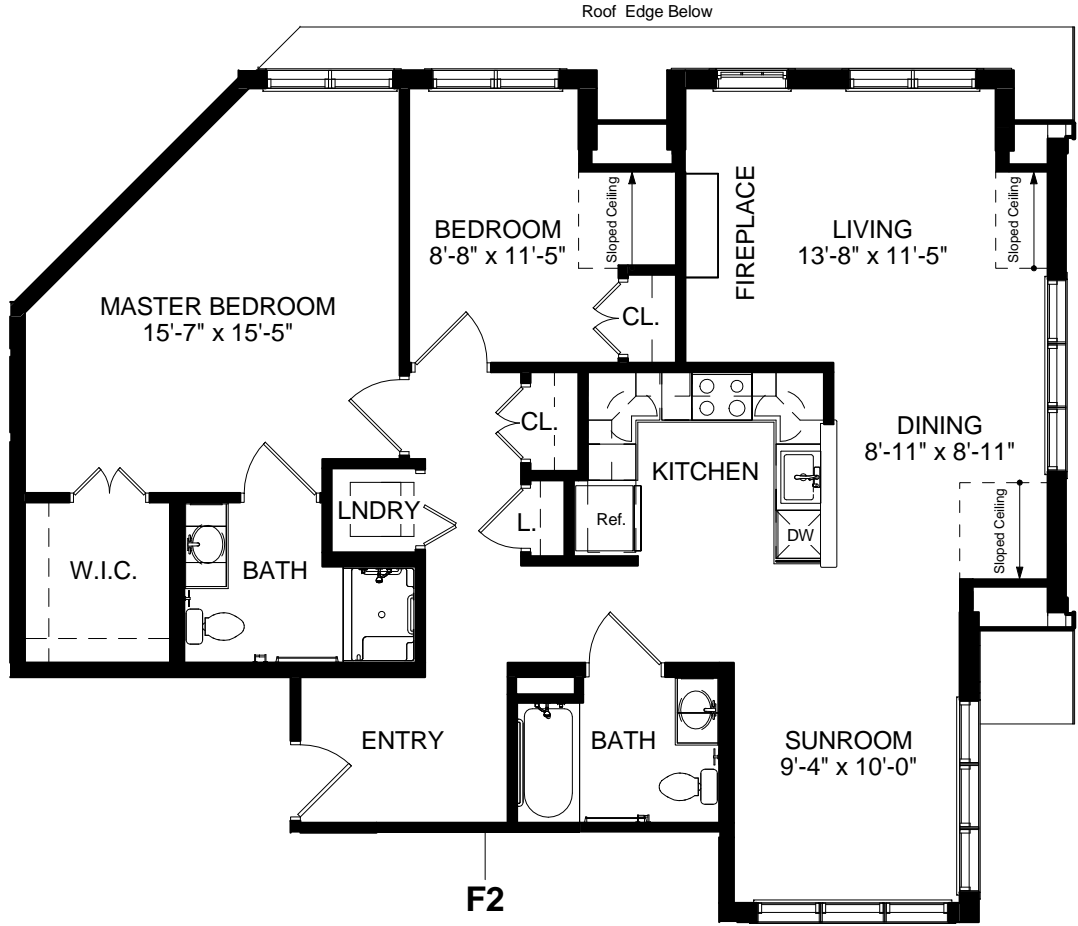

① Two Bedroom + Sunroom

D1a
972 SF

② Two Bedroom + Sunroom

Two Bedroom 1-1/2 Bath Apartments

D2
1067 SF

① Two Bedroom

D3
1005 SF

② Two Bedroom + Sunroom

*Patio at ground level unit only

E1
1153 SF

③ Two Bedroom + Sunroom

E2
1139 SF

② Two Bedroom + Sunroom

F1
1254 SF

*Patio at ground level unit only

F2
1217 SF

① Two Bedroom + Sunroom
1/8" = 1'-0"

② Two Bedroom + Sunroom

① Two Bedroom + Sunroom

Two Bedroom 2 Bath + Den Apartments

*Patio at ground level unit only

H1
1322 SF

H2
1298 SF

① Two Bedroom + Den + Sunroom

② Two Bedroom + Den + Sunroom

Two Bedrooms 2 Bath + Den Apartments

*Patio at ground level unit only

1 Two Bedroom + Den + Sunroom

2 Two Bedroom + Den + Sunroom