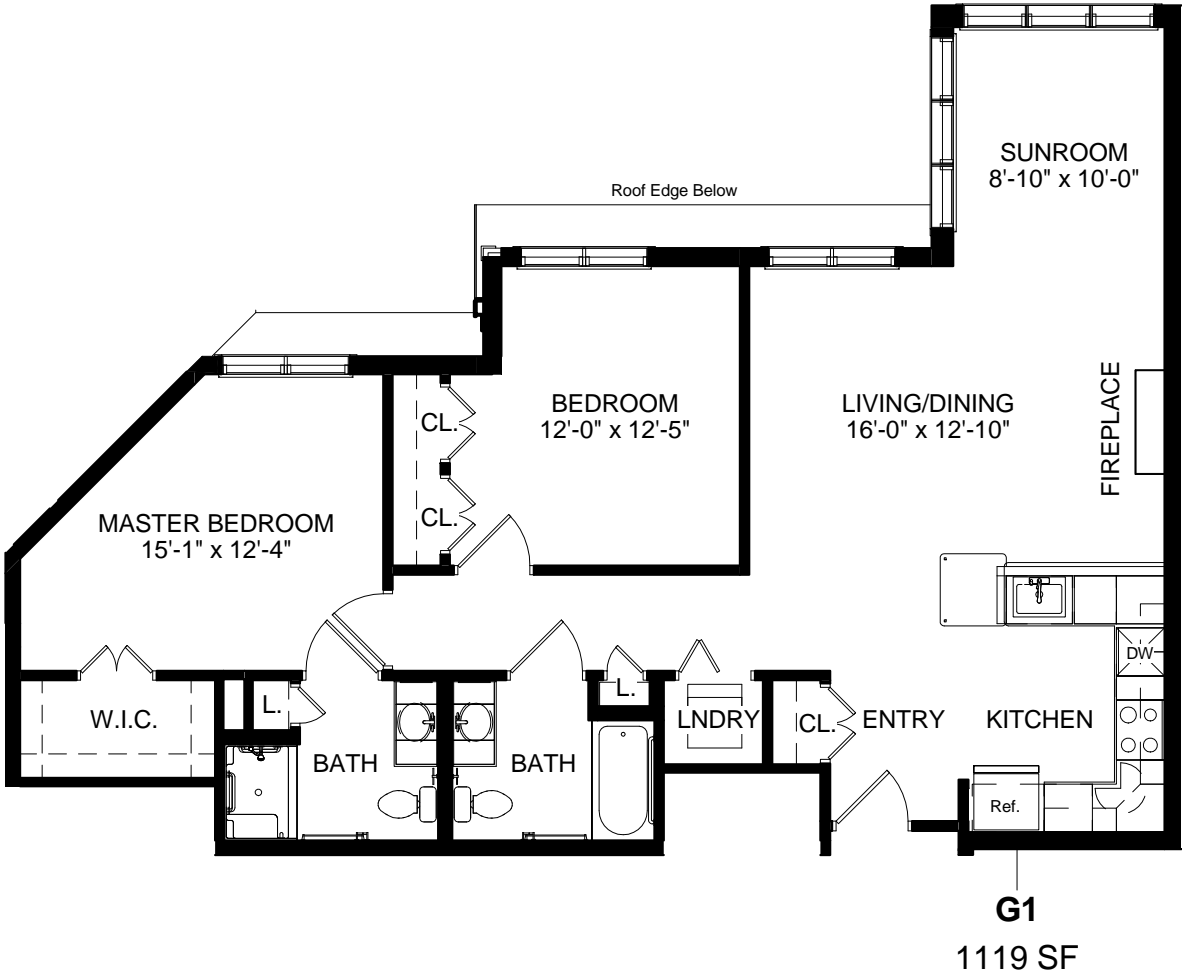

① Two Bedroom + Sunroom

D1a
972 SF

② Two Bedroom + Sunroom

Two Bedroom 1-1/2 Bath Apartments

D2
1067 SF

① Two Bedroom

D3
1005 SF

② Two Bedroom + Sunroom

*Patio at ground level unit only

E1
1153 SF

③ Two Bedroom + Sunroom

E2
1139 SF

② Two Bedroom + Sunroom

F1
1254 SF

*Patio at ground level unit only

F2
1217 SF

① Two Bedroom + Sunroom
1/8" = 1'-0"

② Two Bedroom + Sunroom

① Two Bedroom + Sunroom

Two Bedroom 2 Bath + Den Apartments

*Patio at ground level unit only

H1
1322 SF

H2
1298 SF

① Two Bedroom + Den + Sunroom

② Two Bedroom + Den + Sunroom

Two Bedrooms 2 Bath + Den Apartments

*Patio at ground level unit only

1 Two Bedroom + Den + Sunroom

2 Two Bedroom + Den + Sunroom