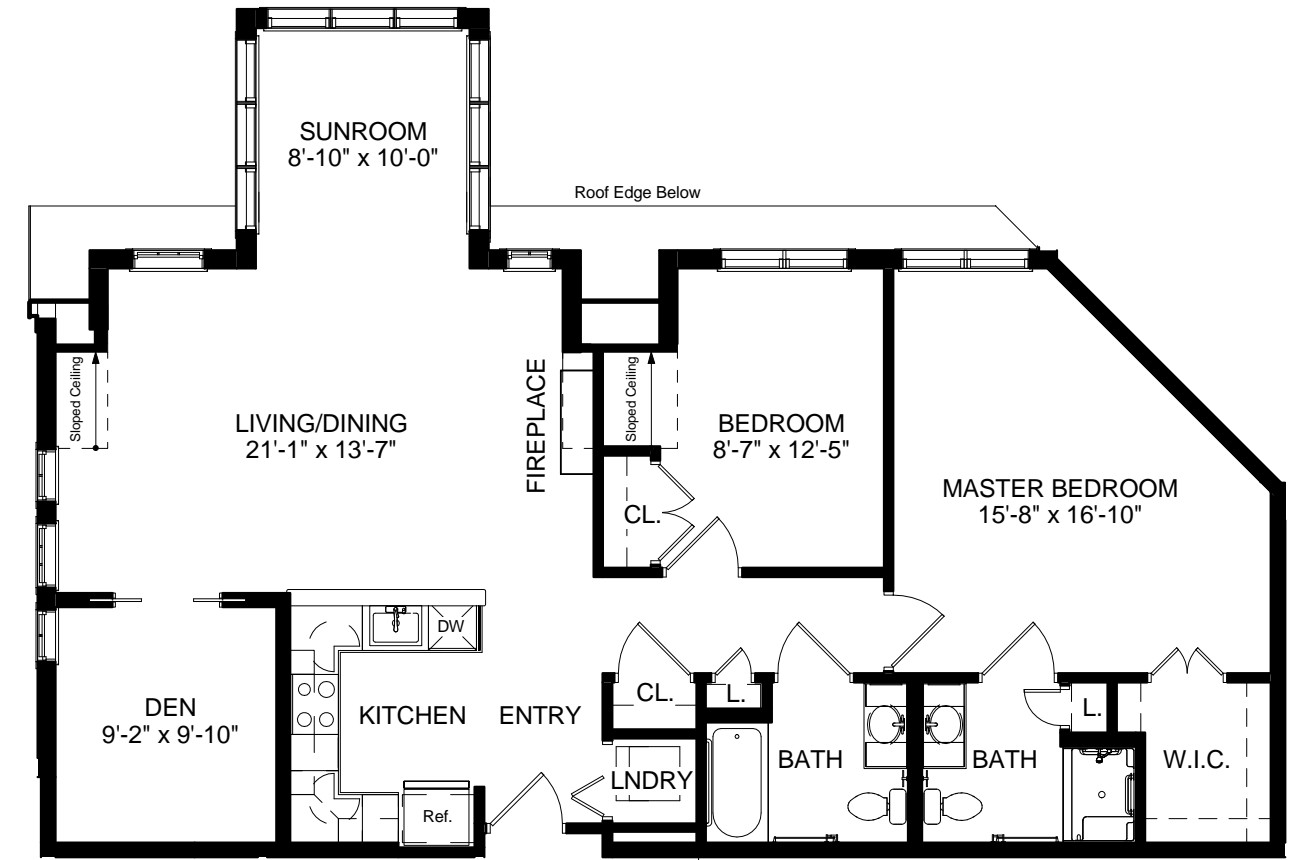

① Two Bedroom + Sunroom

D1a
972 SF

② Two Bedroom + Sunroom

Two Bedroom 1-1/2 Bath Apartments

D2
1067 SF

① Two Bedroom

D3
1005 SF

② Two Bedroom + Sunroom

*Patio at ground level unit only

E1
1153 SF

③ Two Bedroom + Sunroom

E2
1139 SF

② Two Bedroom + Sunroom

F1
1254 SF

*Patio at ground level unit only

F2
1217 SF

① Two Bedroom + Sunroom
1/8" = 1'-0"

② Two Bedroom + Sunroom

① Two Bedroom + Sunroom

Two Bedroom 2 Bath + Den Apartments

*Patio at ground level unit only

H1
1322 SF

H2
1298 SF

① Two Bedroom + Den + Sunroom

② Two Bedroom + Den + Sunroom

Two Bedrooms 2 Bath + Den Apartments

*Patio at ground level unit only

1 Two Bedroom + Den + Sunroom

2 Two Bedroom + Den + Sunroom