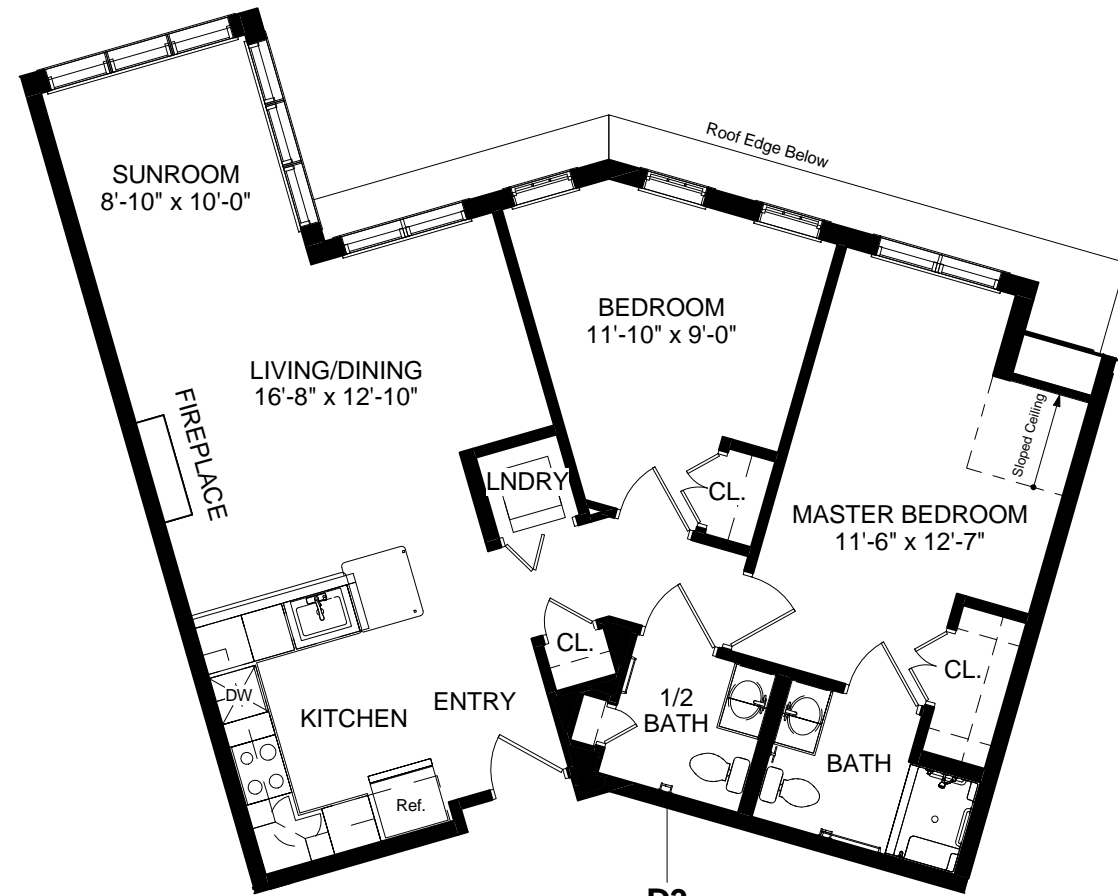

① One Bedroom

② One Bedroom + Sunroom

① One Bedroom + Den + Sunroom

② One Bedroom + Den + Sunroom

① One Bedroom + Den + Sunroom

② One Bedroom + Den + Sunroom

Two Bedroom 1-1/2 Bath Apartments

D1
984 SF

① Two Bedroom + Sunroom

D1a
972 SF

② Two Bedroom + Sunroom

Two Bedroom 1-1/2 Bath Apartments

D2
1067 SF

① Two Bedroom

D3
1005 SF

② Two Bedroom + Sunroom

*Patio at ground level unit only

E1
1153 SF

③ Two Bedroom + Sunroom

E2
1139 SF

② Two Bedroom + Sunroom

F1
1254 SF

*Patio at ground level unit only

F2
1217 SF

① Two Bedroom + Sunroom
1/8" = 1'-0"

② Two Bedroom + Sunroom

① Two Bedroom + Sunroom

Two Bedroom 2 Bath + Den Apartments

*Patio at ground level unit only

H1
1322 SF

H2
1298 SF

① Two Bedroom + Den + Sunroom