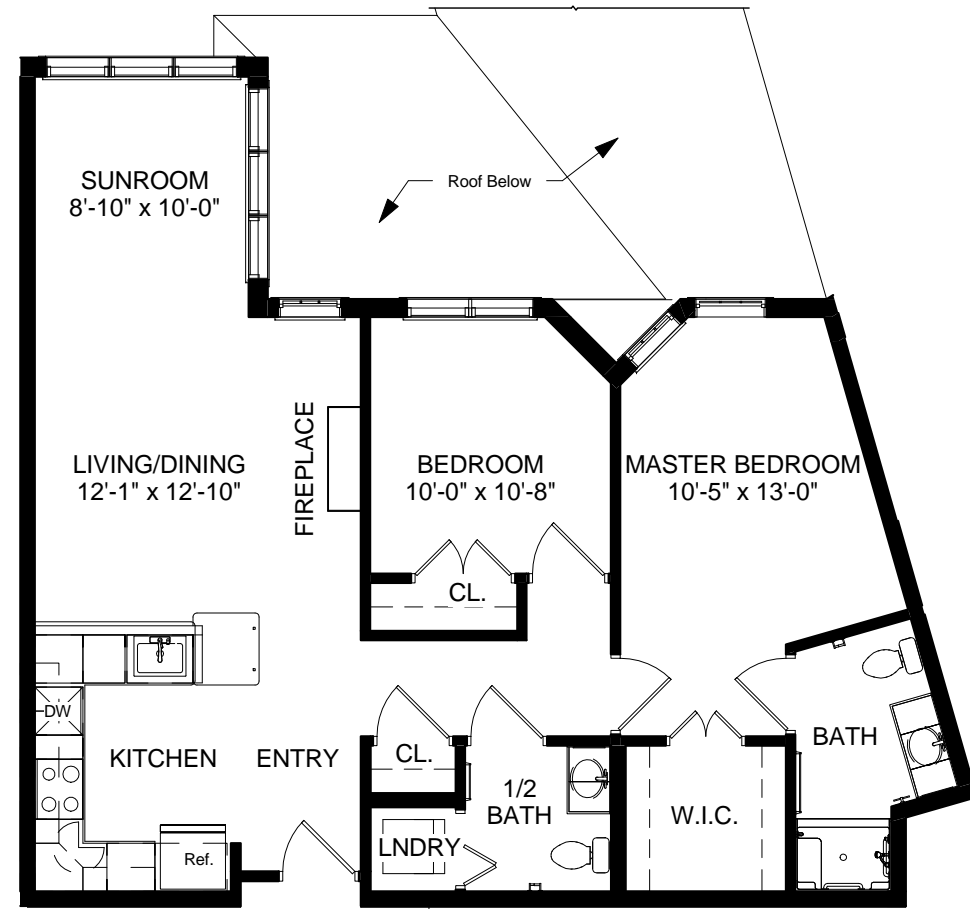

① One Bedroom

② One Bedroom + Sunroom

① One Bedroom + Den + Sunroom

② One Bedroom + Den + Sunroom

① One Bedroom + Den + Sunroom

② One Bedroom + Den + Sunroom

Two Bedroom 1-1/2 Bath Apartments

D1
984 SF

① Two Bedroom + Sunroom

D1a
972 SF

② Two Bedroom + Sunroom

Two Bedroom 1-1/2 Bath Apartments

D2
1067 SF

① Two Bedroom

D3
1005 SF

② Two Bedroom + Sunroom

*Patio at ground level unit only

E1
1153 SF

③ Two Bedroom + Sunroom

E2
1139 SF

② Two Bedroom + Sunroom

F1
1254 SF

*Patio at ground level unit only

F2
1217 SF

① Two Bedroom + Sunroom
1/8" = 1'-0"

② Two Bedroom + Sunroom

① Two Bedroom + Sunroom

Two Bedroom 2 Bath + Den Apartments

*Patio at ground level unit only

H1
1322 SF

H2
1298 SF

① Two Bedroom + Den + Sunroom