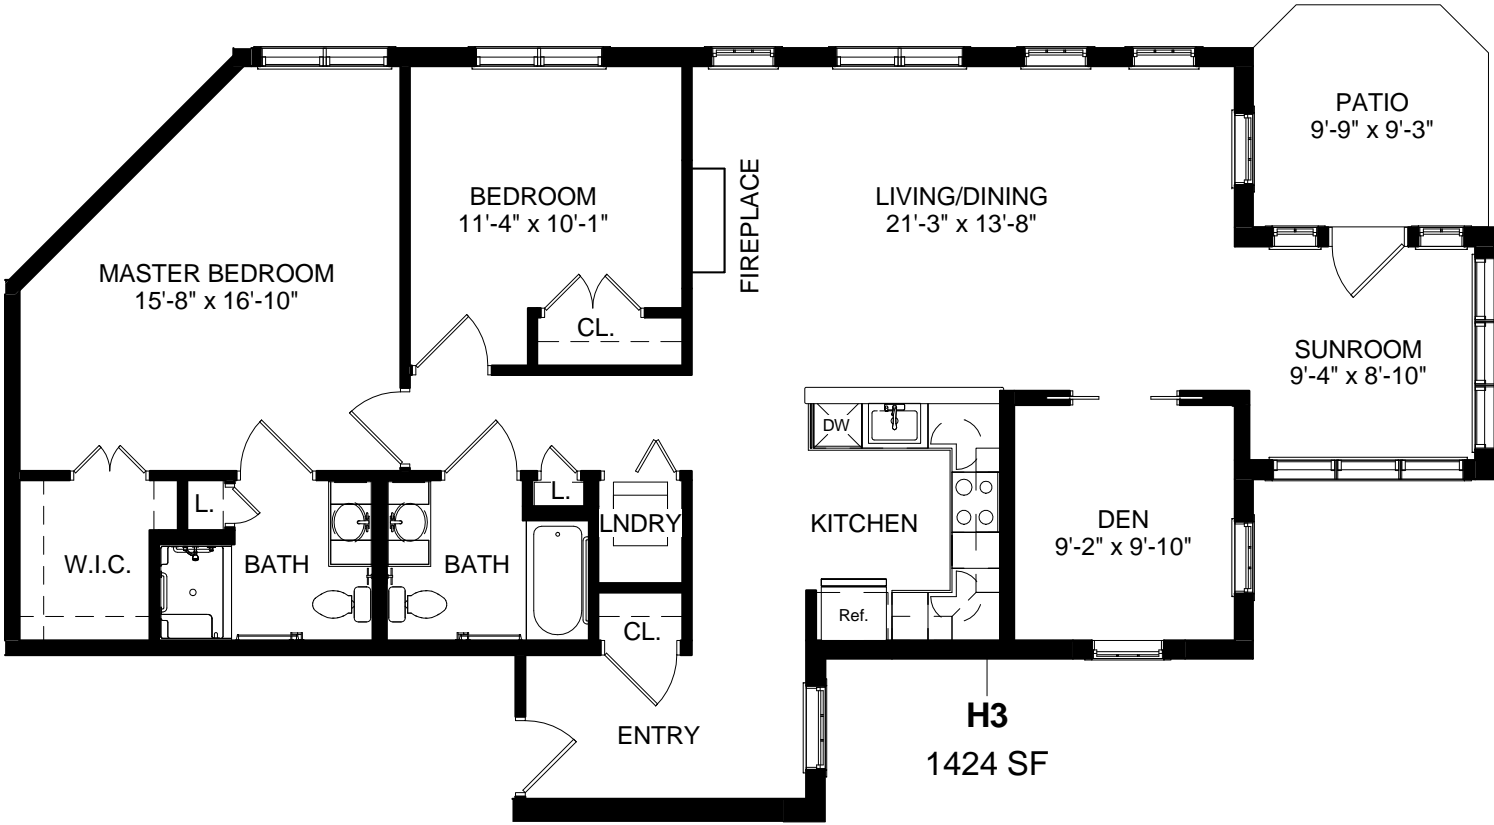

① Two Bedroom + Sunroom

D1a
972 SF

② Two Bedroom + Sunroom

Two Bedroom 1-1/2 Bath Apartments

D2
1067 SF

① Two Bedroom

D3
1005 SF

② Two Bedroom + Sunroom

*Patio at ground level unit only

E1
1153 SF

③ Two Bedroom + Sunroom

E2
1139 SF

② Two Bedroom + Sunroom

F1
1254 SF

*Patio at ground level unit only

F2
1217 SF

① Two Bedroom + Sunroom
1/8" = 1'-0"

② Two Bedroom + Sunroom

① Two Bedroom + Sunroom

Two Bedroom 2 Bath + Den Apartments

*Patio at ground level unit only

H1
1322 SF

H2
1298 SF

① Two Bedroom + Den + Sunroom

② Two Bedroom + Den + Sunroom

Two Bedrooms 2 Bath + Den Apartments

*Patio at ground level unit only

1 Two Bedroom + Den + Sunroom

2 Two Bedroom + Den + Sunroom